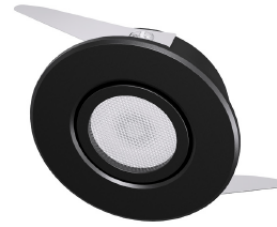

## HS-TR1061 12V 2700K/4000K Spotlight

Dimmable Exhibition/Museum lights

### SPECIFICATIONS

Wattage: 3W	Input Voltage: 220V
CCT: 2700K / 4000K	IP Rating: IP20
Beam Angle: 15deg / 25deg / 45deg	Body Color: Black / Silver / Gold
Mounting Type: Recessed	Brand: Hisens
Warranty: 3 Years	Body Material: Aluminium