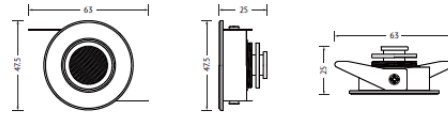

### SPECIFICATIONS

Wattage: 3W	Input Voltage: 220V
CCT: 2700K / 4000K	IP Rating: IP20
Beam Angle: 15deg / 25deg / 45deg	Body Color: Black / Silver / Gold
Mounting Type: Recessed	Brand: Hisens
Warranty: 3 Years	Body Material: Aluminium