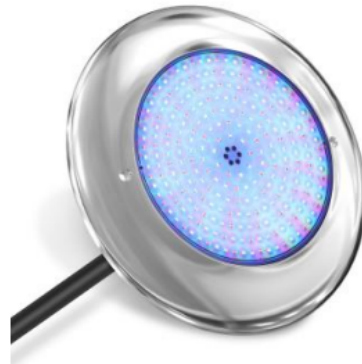

H I S E N S

**HS-PL-RF260-252/324/441-
18W/24W/30W/40W**

Underwater Light

SPECIFICATIONS

Wattage: 18W / 24W / 30W / 40W	Input Voltage: 12V AC
CCT: 3000K/4000K / RGB	Length/Dia (mm): 260mm
Width (mm): 30mm	Beam Angle: 120deg
Brand: Hisens	