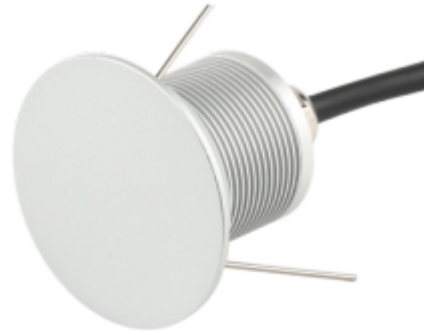

HISENS

HS-DGY-1W-B

Inground Light

SPECIFICATIONS

| | |
|----------------------------------|--|
| Wattage: 1W | Input Voltage: 12V/24V |
| Frequency: 50/60Hz | CCT: 2700K / 3000K/4000K/6000K |
| Length/Dia (mm): 42mm | Height (mm): 42mm |
| Cut out (mm) Dia or Length: 27mm | Beam Angle: 180deg |
| IP Rating: IP67 | Lumen: 95lm |
| Body Material: Aluminium+Acrylic | Mounting Type: Recessed |
| Shape: Round | Warranty: 1 Year |
| Lifetime: upto 30000hours | Additional Feature: LED Color-Red/Green/Blue |